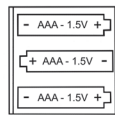

Battery Installation:

Slide battery cover in direction of arrow. Install batteries according to polarity indicator. Replace battery door.