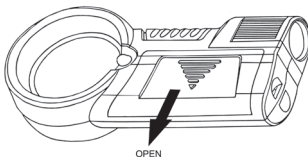

Battery Installation:

Slide battery cover in direction of arrow. Install batteries according to polarity indicator. Replace battery door.